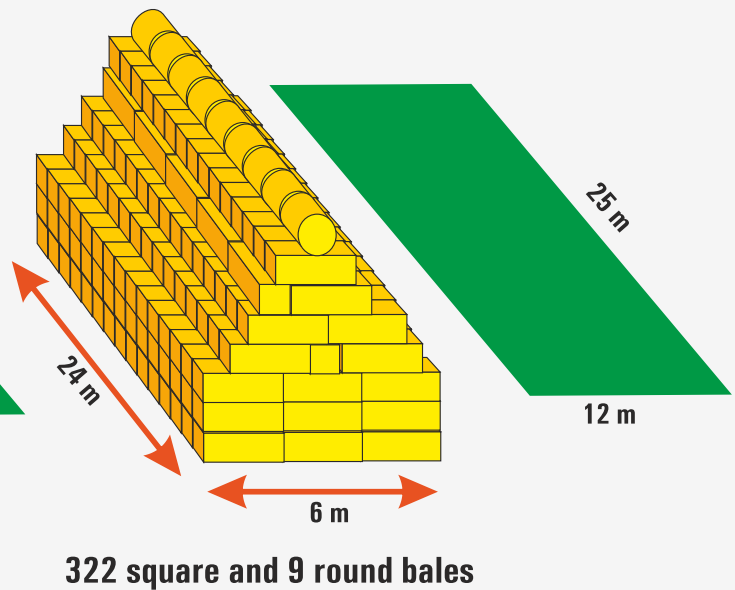

## Application examples

1) Bale dimension 9,8 x 25 m

3) Bale dimension 9,8 x 12,5 m

This overview should be used as an estimate only for the required size of TenCate Toptex<sup>®</sup> straw cover.

2) Bale dimension 12 x 25 m