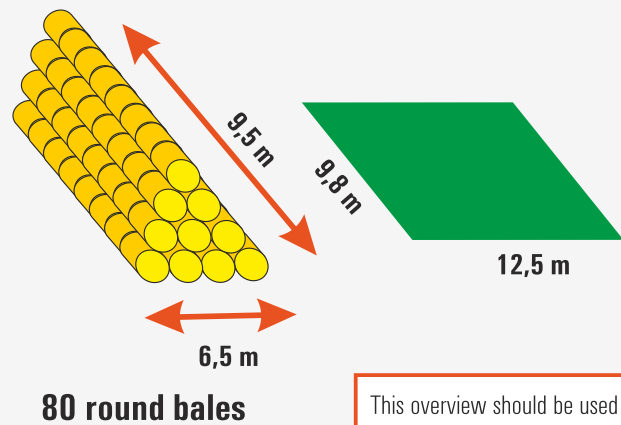

# Straw Protection Cover

## Application examples

1) Bale dimension 9,8 x 25 m

3) Bale dimension 9,8 x 12,5 m

This overview should be used as an estimate only for the required size of TenCate Toptex<sup>®</sup> straw cover.

2) Bale dimension 12 x 25 m