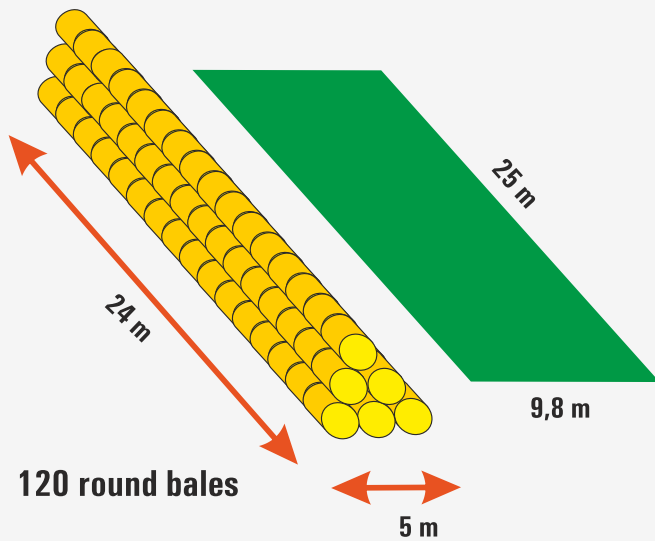

# Straw Protection Cover

## Application examples

1) Bale dimension 9,8 x 25 m

3) Bale dimension 9,8 x 12,5 m

This overview should be used as an estimate only for the required size of TenCate Toptex<sup>®</sup> straw cover.

2) Bale dimension 12 x 25 m