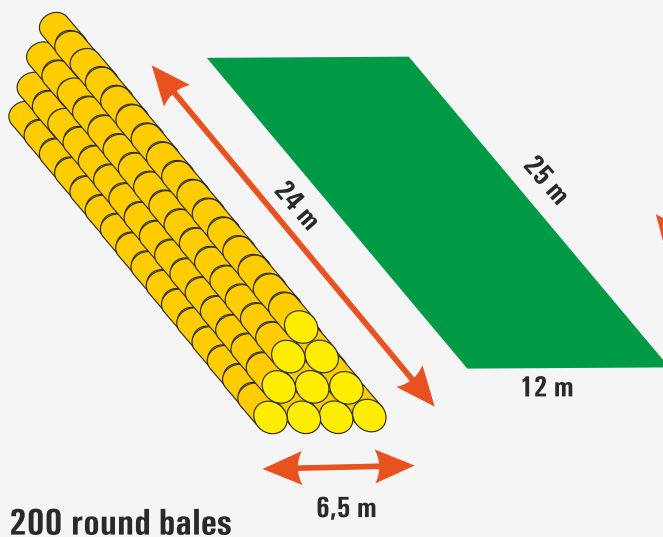

## Application examples

1) Bale dimension 9,8 x 25 m

3) Bale dimension 9,8 x 12,5 m

This overview should be used as an estimate only for the required size of TenCate Toptex<sup>®</sup> straw cover.

2) Bale dimension 12 x 25 m